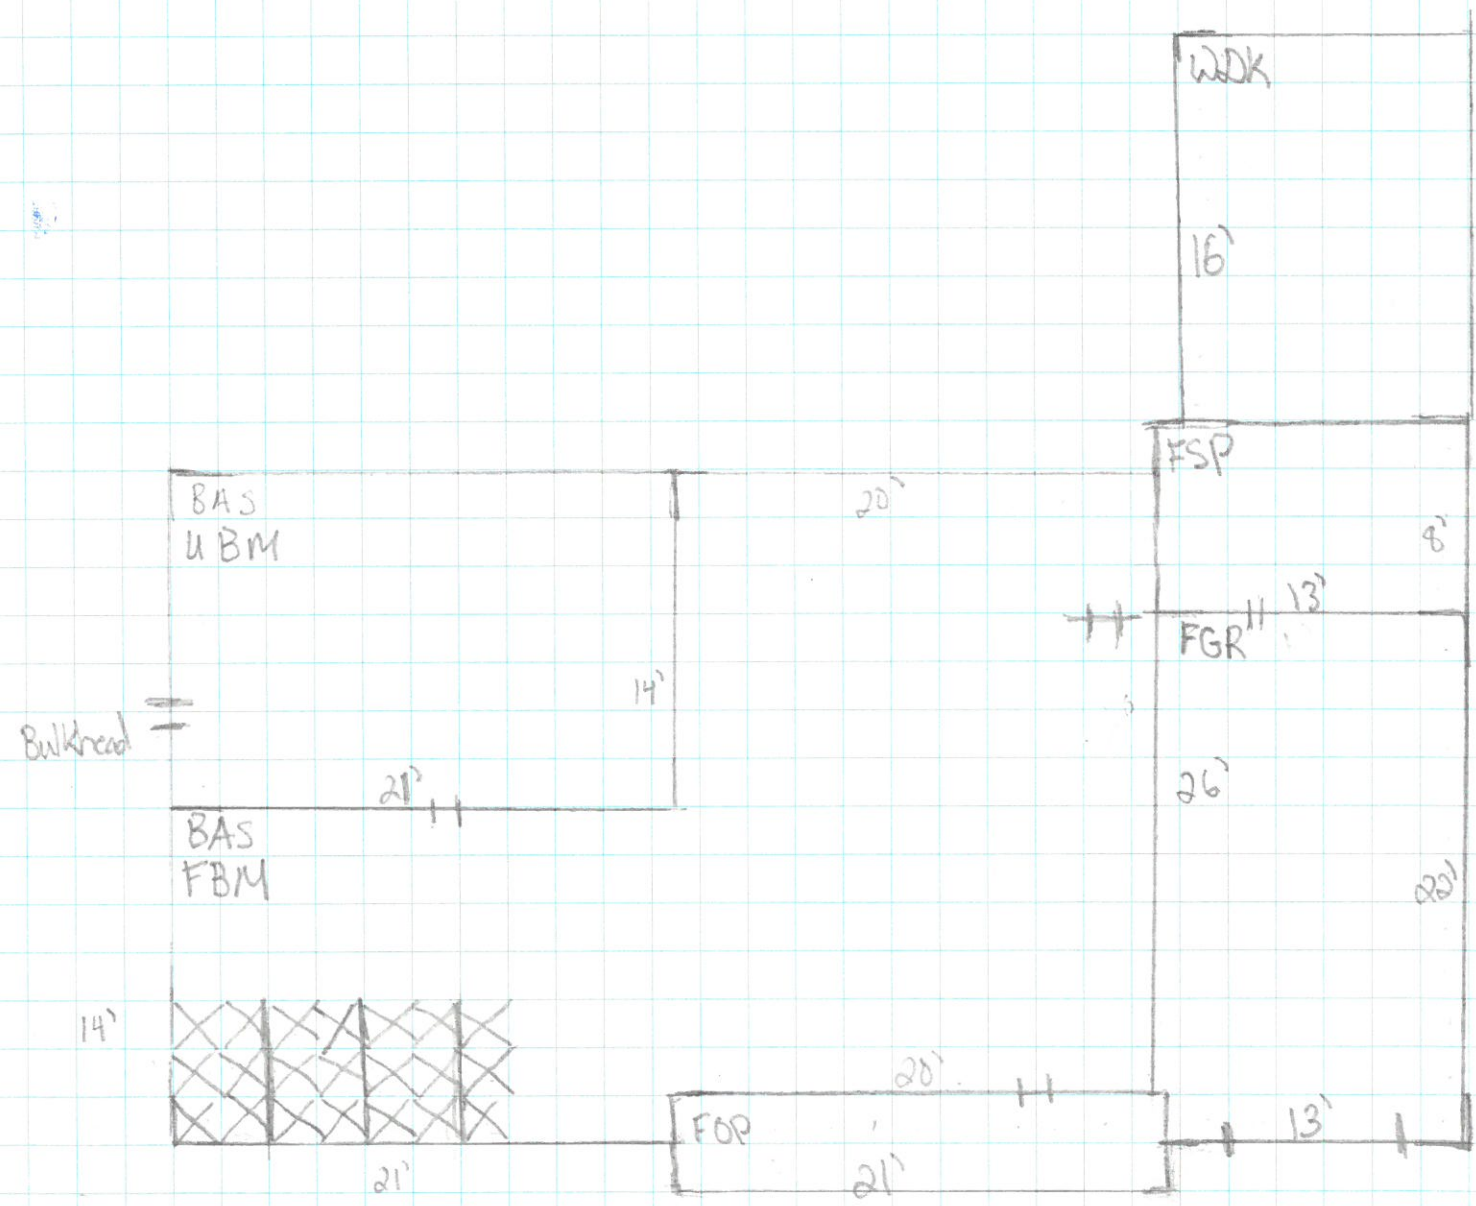

▶ RECEIVED ◀
AUG - 6 2024

87 Abbot Hill Acres Road
Scale

□ = 2ft +

|| = doorway

X = Kennel space
3 4x6 Kennels